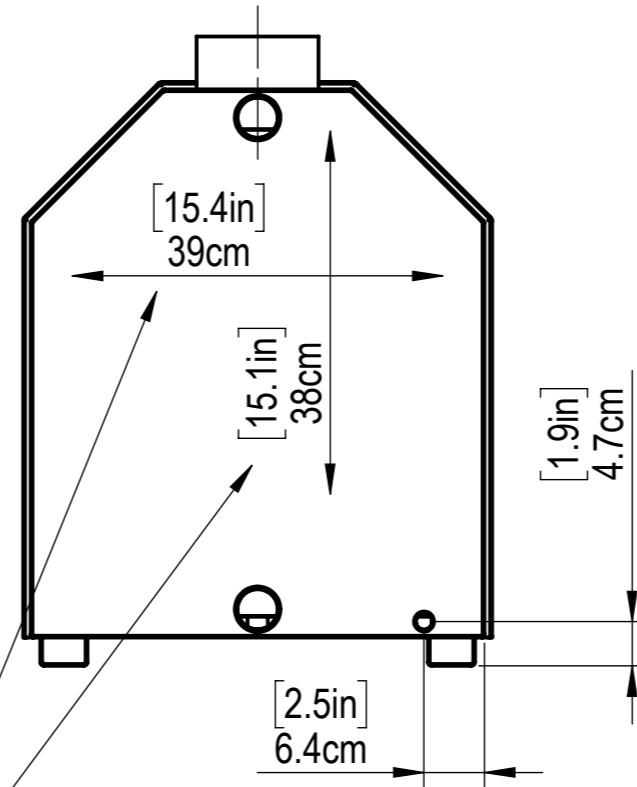

BFTOC-100, 35kW

Combustion chamber cross-section dimensions

BFTOC-75, 28kW

BFTOC-50, 22kW

Combustion chamber cross-section dimensions