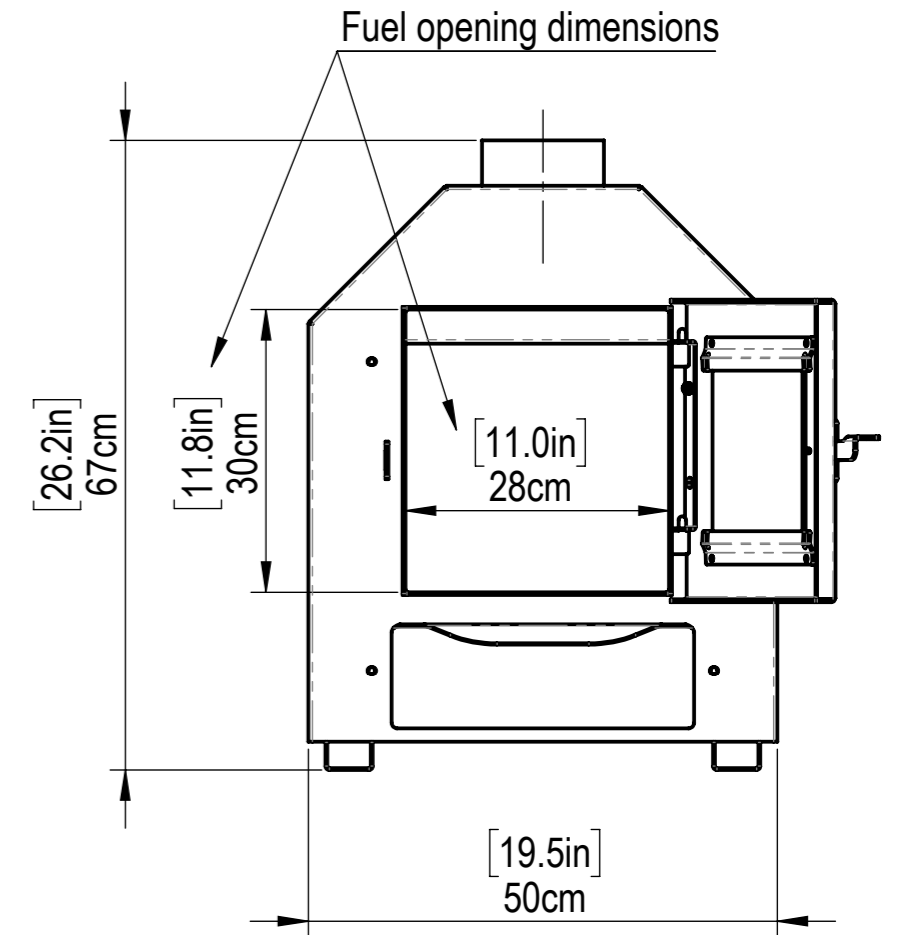

BFTOC-100, 35kW

Combustion chamber cross-section dimensions

BFTOC-75, 28kW

BFTOC-50, 22kW

Combustion chamber cross-section dimensions