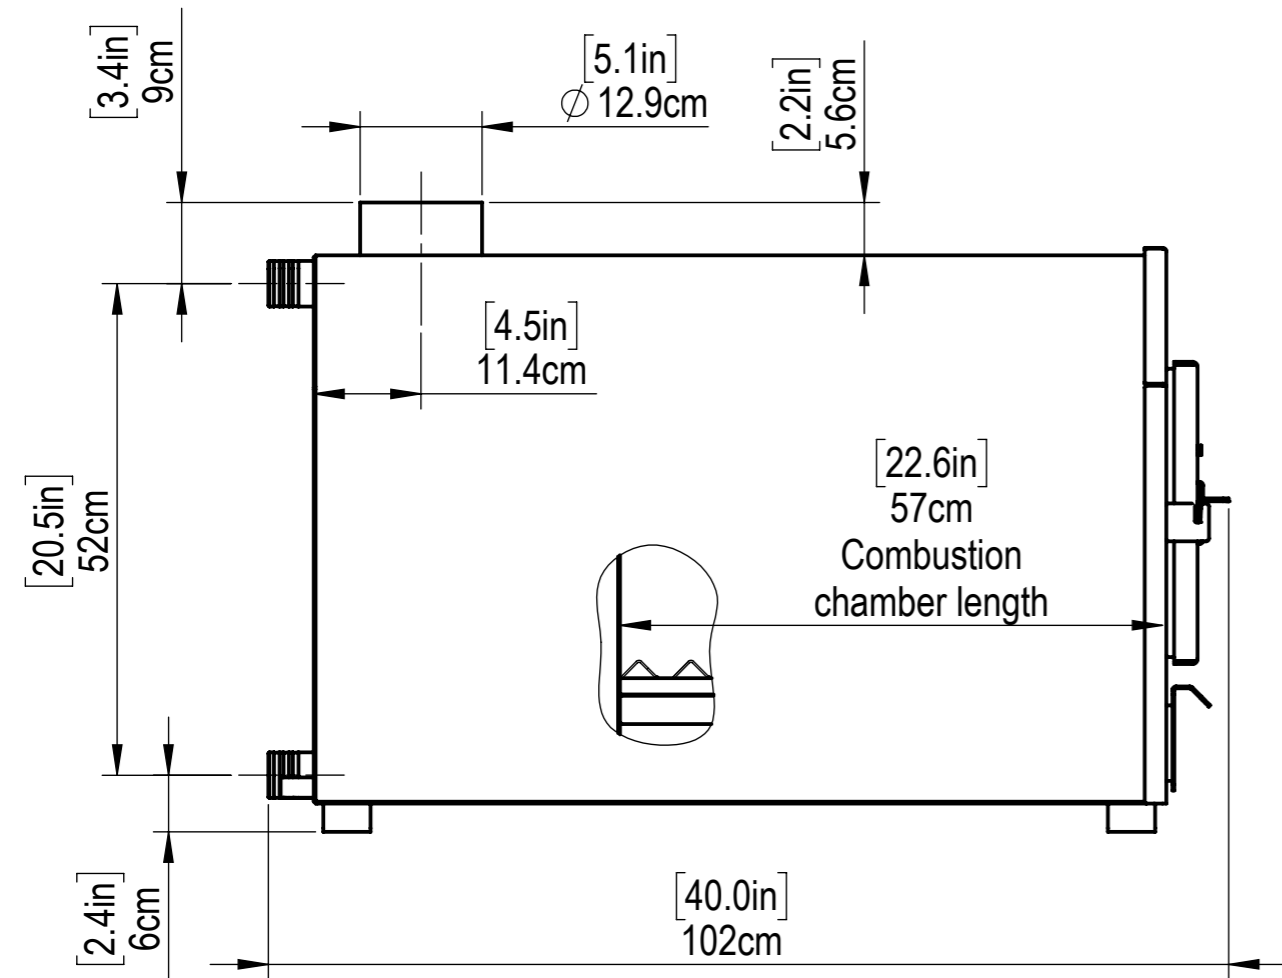

BFTOC-100, 35kW

Combustion chamber cross-section dimensions

BFTOC-75, 28kW

BFTOC-50, 22kW

Combustion chamber cross-section dimensions