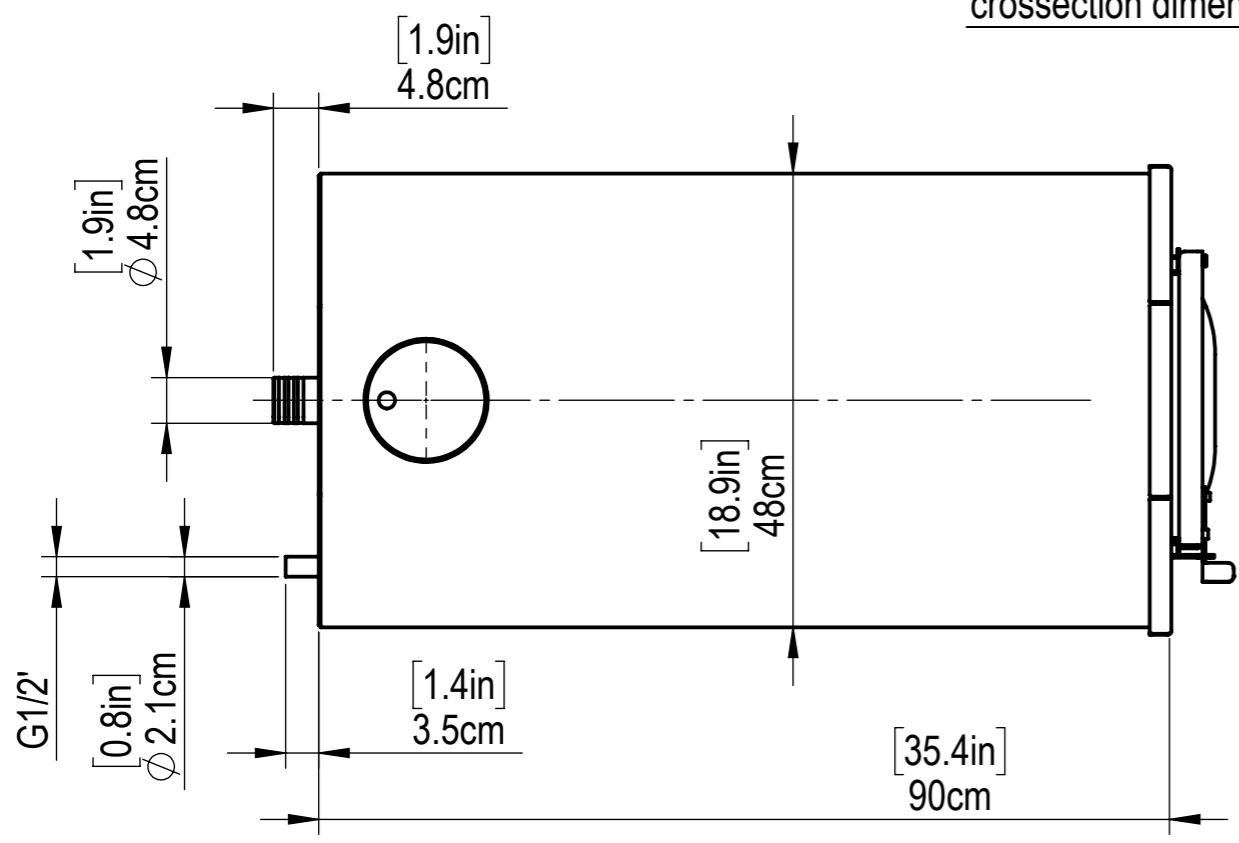

BFTOC-100, 35kW

Combustion chamber cross-section dimensions

BFTOC-75, 28kW

BFTOC-50, 22kW

Combustion chamber cross-section dimensions