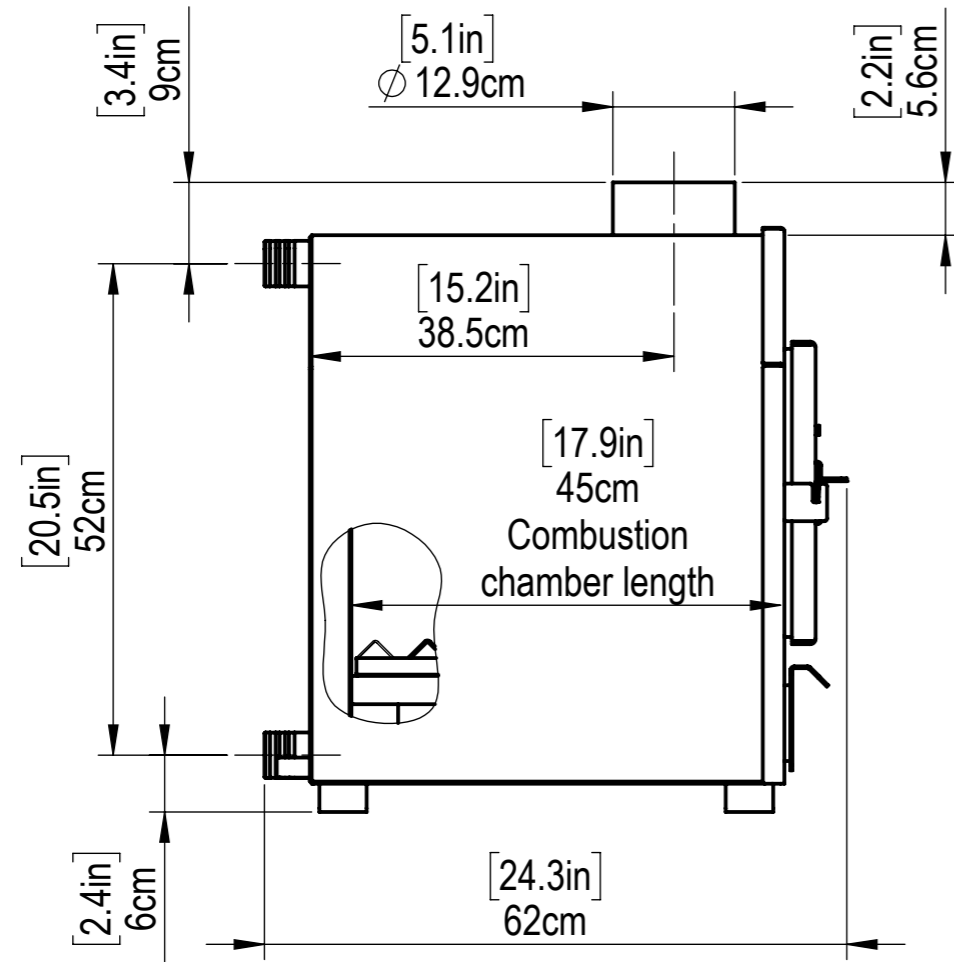

BFTOC-100, 35kW

Combustion chamber cross-section dimensions

BFTOC-75, 28kW

BFTOC-50, 22kW

Combustion chamber cross-section dimensions