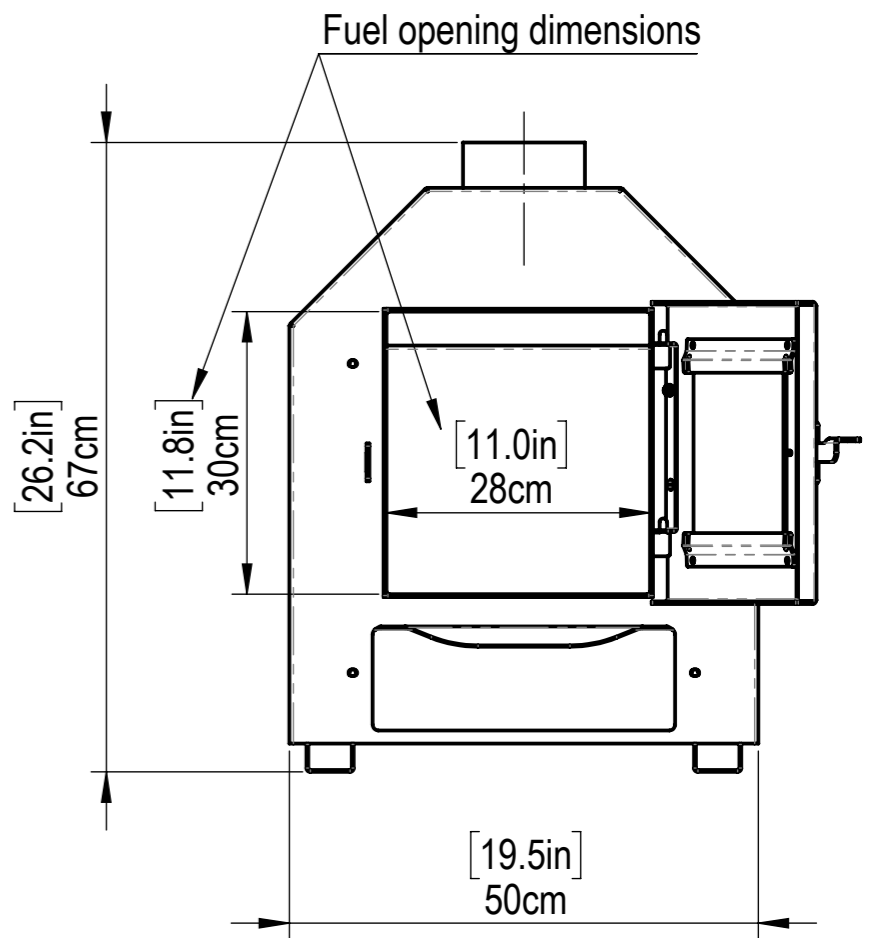

BFTOC-100, 35kW

Combustion chamber cross-section dimensions

BFTOC-75, 28kW

BFTOC-50, 22kW

Combustion chamber cross-section dimensions