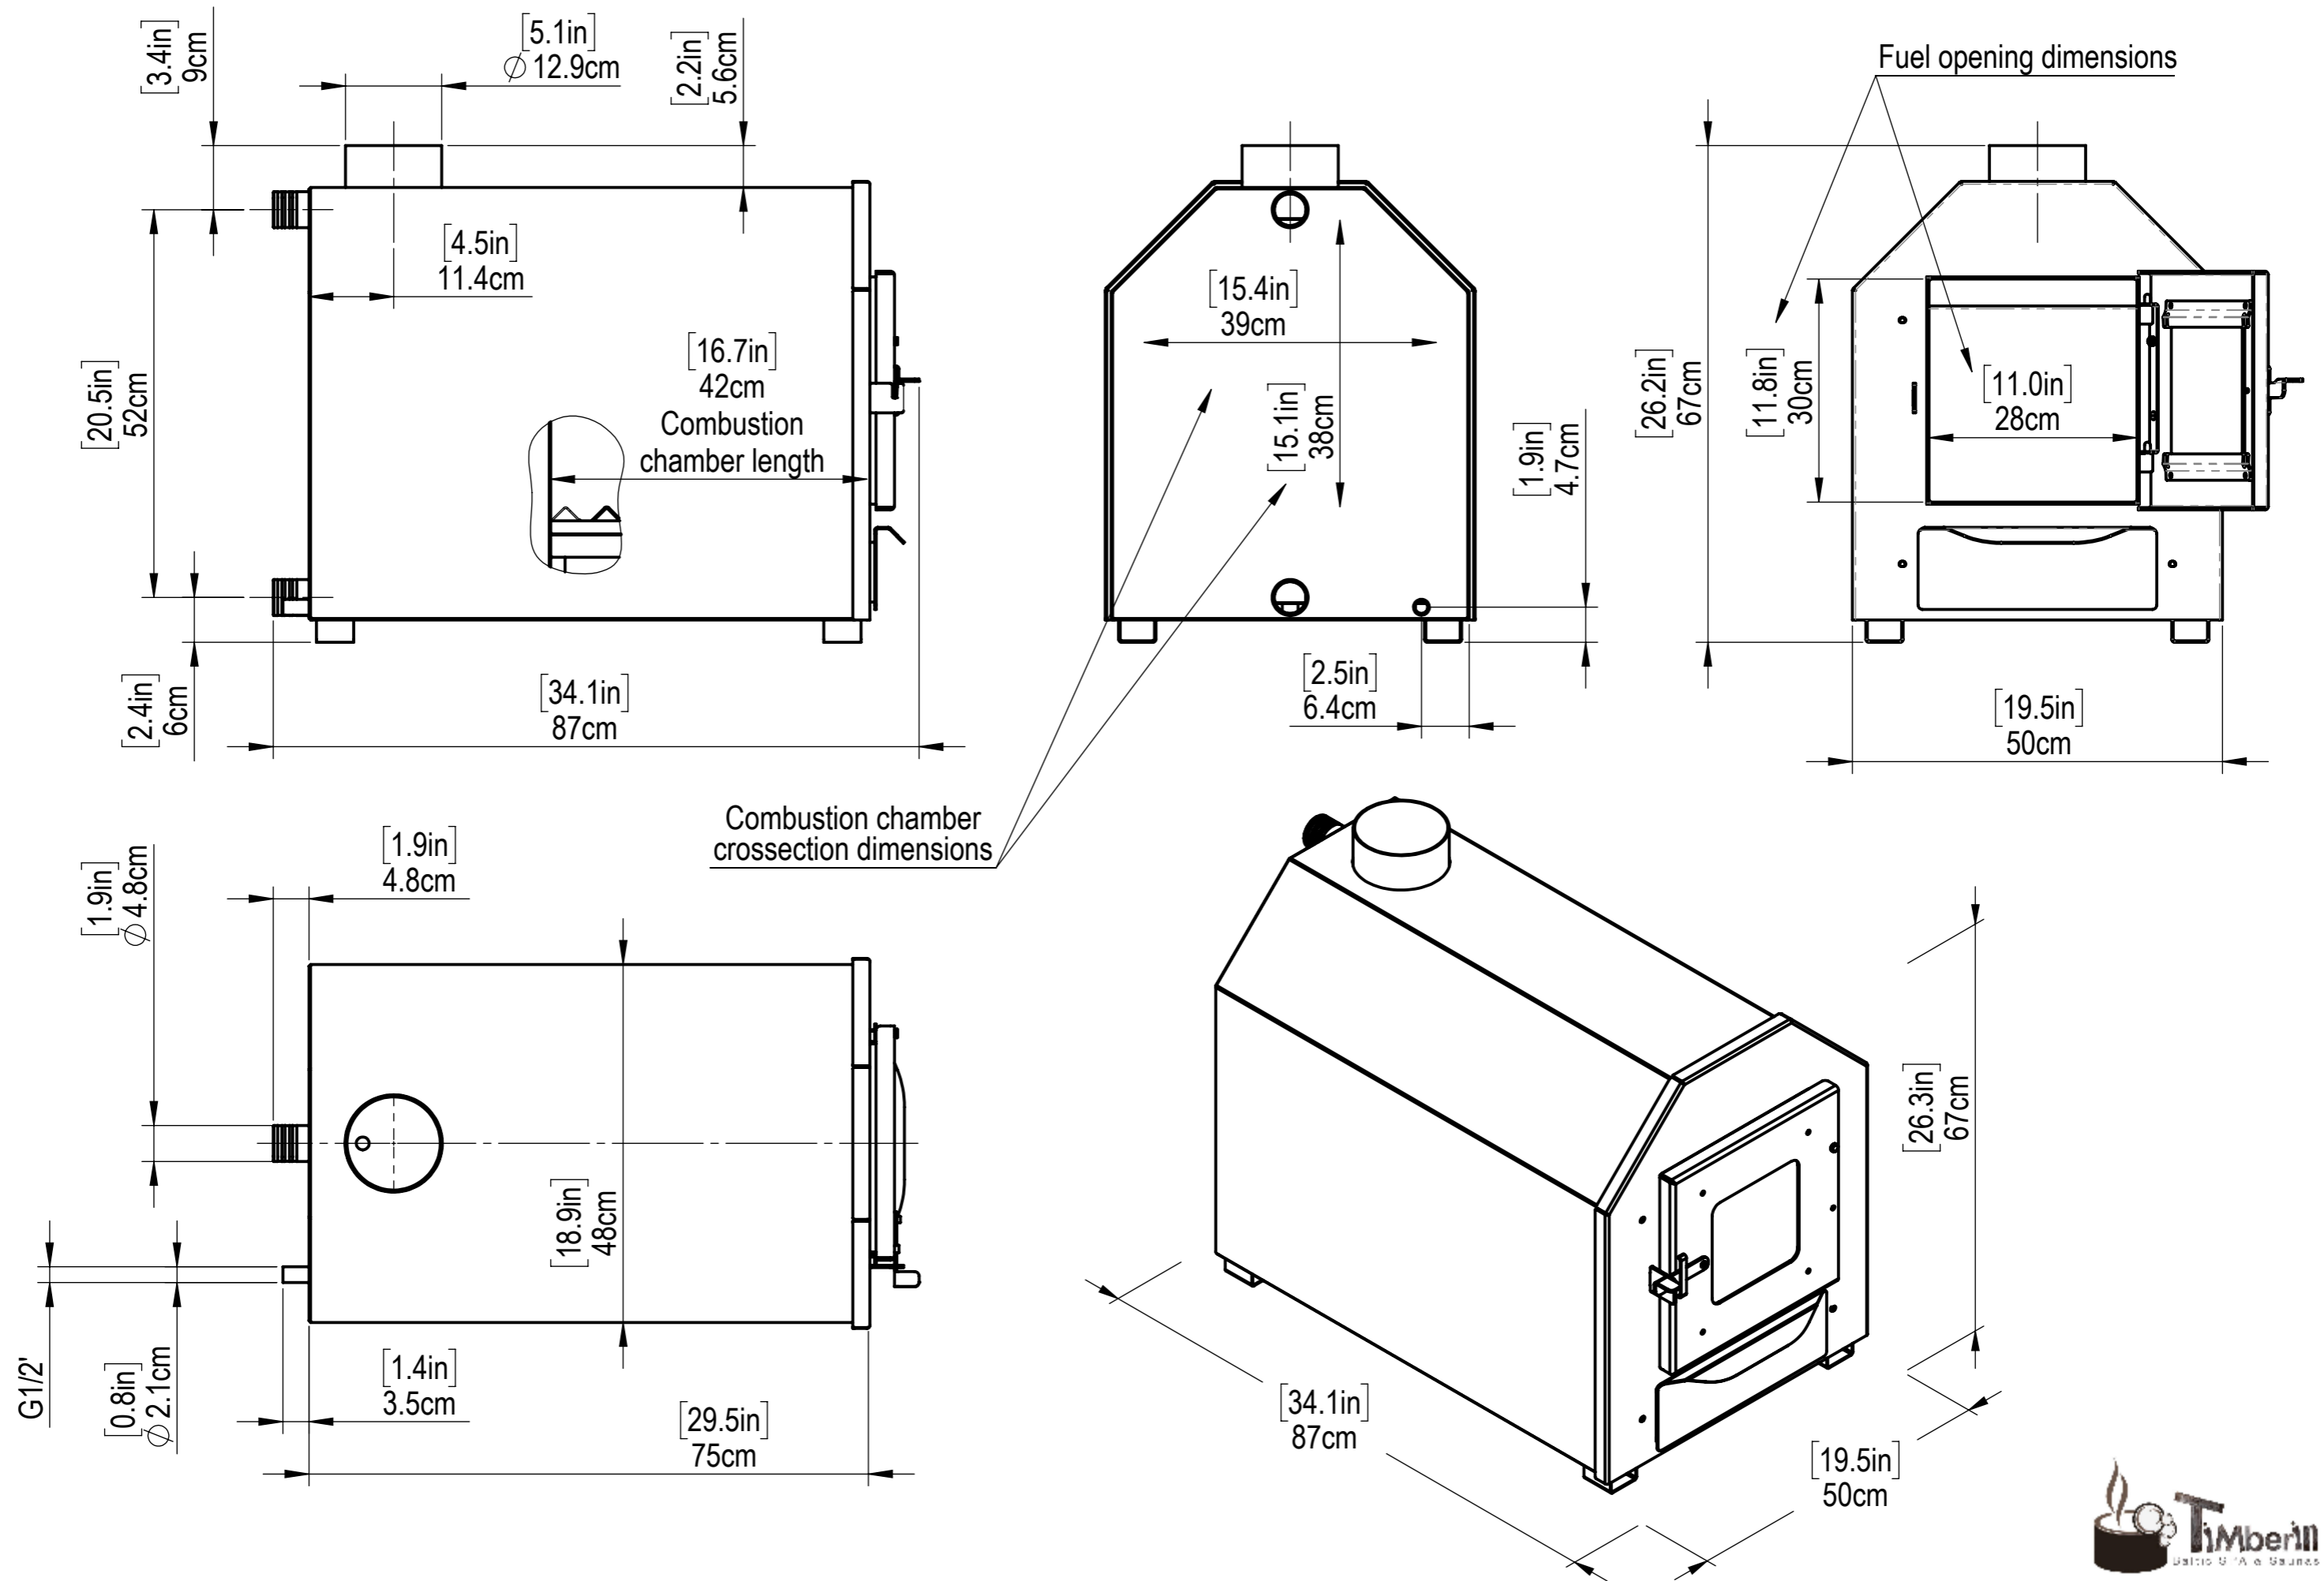

BFTOC-100, 35kW

Combustion chamber cross-section dimensions

BFTOC-75, 28kW

BFTOC-50, 22kW

Combustion chamber cross-section dimensions