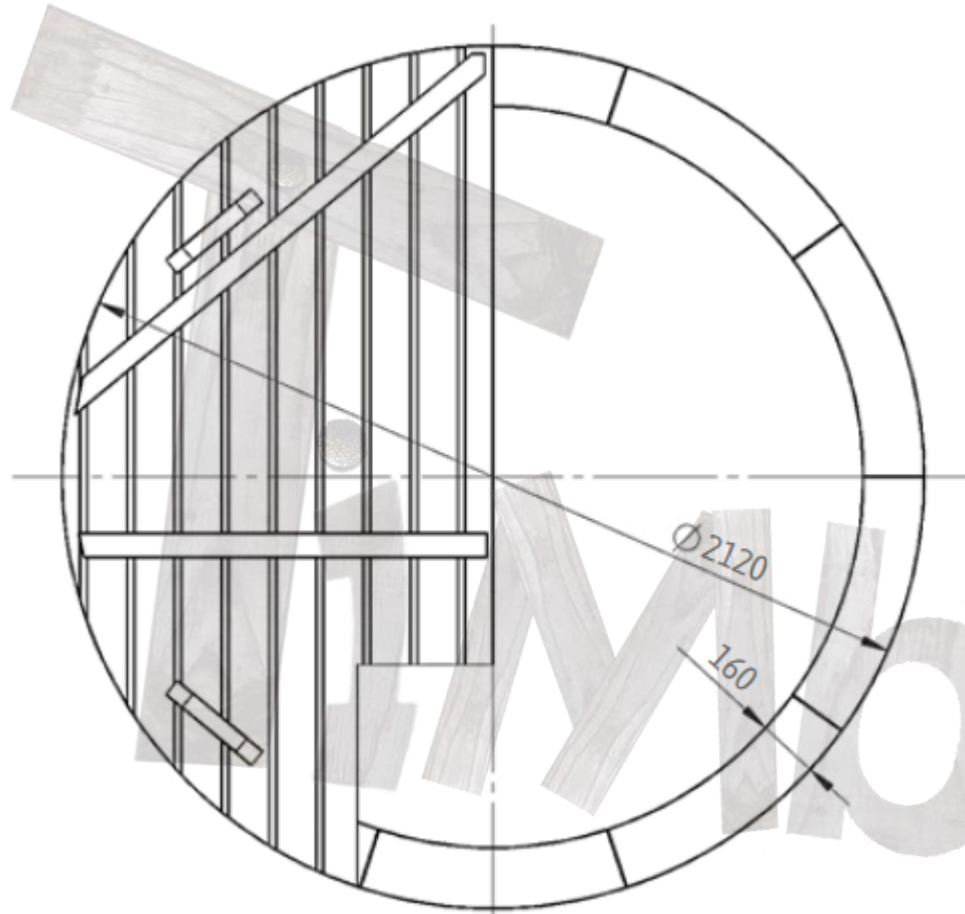

 [3D view of this model](#)

GENERAL MEASUREMENTS

- ✦ Bottom insulation adds additional 70 mm to the total tub height
- ✦ Walls insulation adds additional 160 mm to the total tub bottom diameter

TYPE OF BENCHES

Wooden benches (**sunny type**)

STAIRS

Basic 3 stage stairs (Ladder)

WOODEN LID AND ROUND EDGE (SILL)

MODEL	WOODEN PARTS
Wooden lid measurements	2120 mm
Wooden lid weight	30-40 kg each part
Wooden sill width	160 mm

DELIVERY INFO

MODEL	POLYPROPYLENE HOT TUB DELIVERY
On side packed hot tub measurements:	<u>1800 mm hot tub:</u> 2.10x1.25x2.24 Weight 200 - 300 kg
Additional side package (stairs / heaters / boxes)	Height: 1300 mm Width: 1300 mm Length: 1300 mm Weight ~50 kg