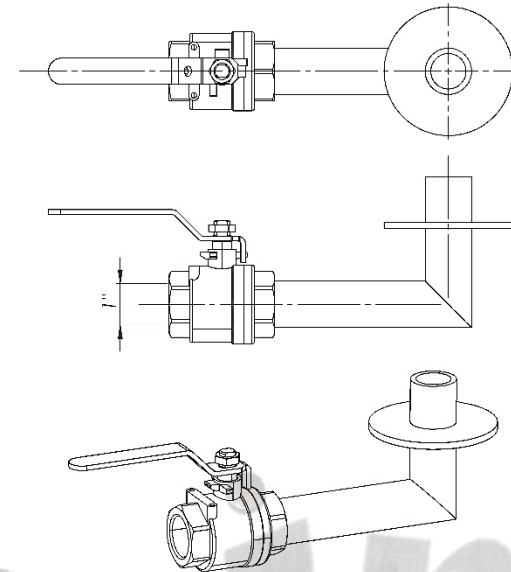

Wooden benches (**sunny type**)

STAIRS

Basic 3 stage stairs (Ladder)

WOODEN LID AND ROUND EDGE (SILL)

MODEL	WOODEN PARTS
Wooden lid measurements	2120 mm
Wooden lid weight	30-40 kg each part
Wooden sill width	160 mm

INTERNAL WOOD BURNER

BFTV M 18kW

WATER RELEASE

MODEL	WATER DRAIN
Water drain length	400-920 mm
Water drain inside diameter	45 mm
Water drain outside diameter	50 mm
Material	PVC

MODEL	EXTERNAL WATER TAP
Release tap diameter	1 inch
Material	430 type of stainless steel

WOODEN BOXES FOR SPA SYSTEMS STORAGE

MODEL	WOODEN BOX
Air massage system with wooden box	A: 950 mm B: 300 mm C: 700 mm
Hydro massage with wooden box	A: 500 mm B: 300 mm C: 600 mm
Filtration with wooden box	A: Height of the hot tub B: 700 mm C: 700 mm
Filtration + UV filter with wooden box	A: Height of the hot tub B: 700 mm C: 700 mm

DELIVERY INFO

MODEL	POLYPROPYLENE HOT TUB DELIVERY
On side packed hot tub measurements:	<u>1800 mm hot tub:</u> 2.10x1.25x2.24 Weight 200 - 300 kg
Additional side package (stairs / heaters / boxes)	Height: 1300 mm Width: 1300 mm Length: 1300 mm Weight ~50 kg