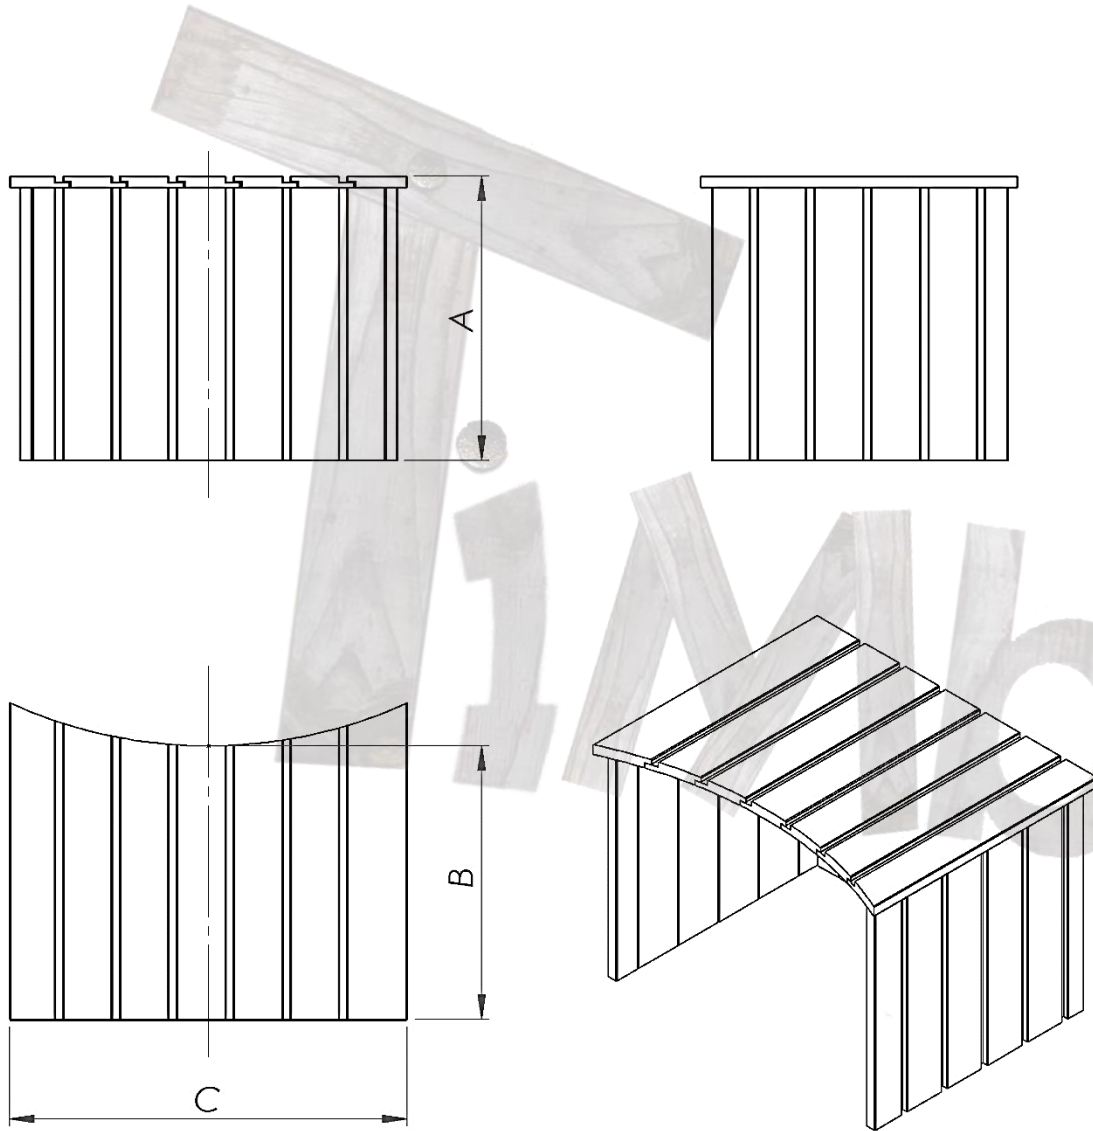

Wooden benches (**sunny type**)

STAIRS

Basic 3 stage stairs (Ladder)

WOODEN LID AND ROUND EDGE (SILL)

MODEL	WOODEN PARTS
Wooden lid measurements	2120 mm
Wooden lid weight	30-40 kg each part
Wooden sill width	160 mm

INTERNAL WOOD BURNER

BFTV M 18kW

WATER RELEASE

MODEL	WATER DRAIN
Water drain length	400-920 mm
Water drain inside diameter	45 mm
Water drain outside diameter	50 mm
Material	PVC

MODEL	EXTERNAL WATER TAP
Release tap diameter	1 inch
Material	430 type of stainless steel

WOODEN BOXES FOR SPA SYSTEMS STORAGE

MODEL	WOODEN BOX
Air massage system with wooden box	A: 950 mm B: 300 mm C: 700 mm
Hydro massage with wooden box	A: 500 mm B: 300 mm C: 600 mm
Filtration with wooden box	A: Height of the hot tub B: 700 mm C: 700 mm
Filtration + UV filter with wooden box	A: Height of the hot tub B: 700 mm C: 700 mm

DELIVERY INFO

MODEL	POLYPROPYLENE HOT TUB DELIVERY
On side packed hot tub measurements:	<u>1800 mm hot tub:</u> 2.10x1.25x2.24 Weight 200 - 300 kg
Additional side package (stairs / heaters / boxes)	Height: 1300 mm Width: 1300 mm Length: 1300 mm Weight ~50 kg