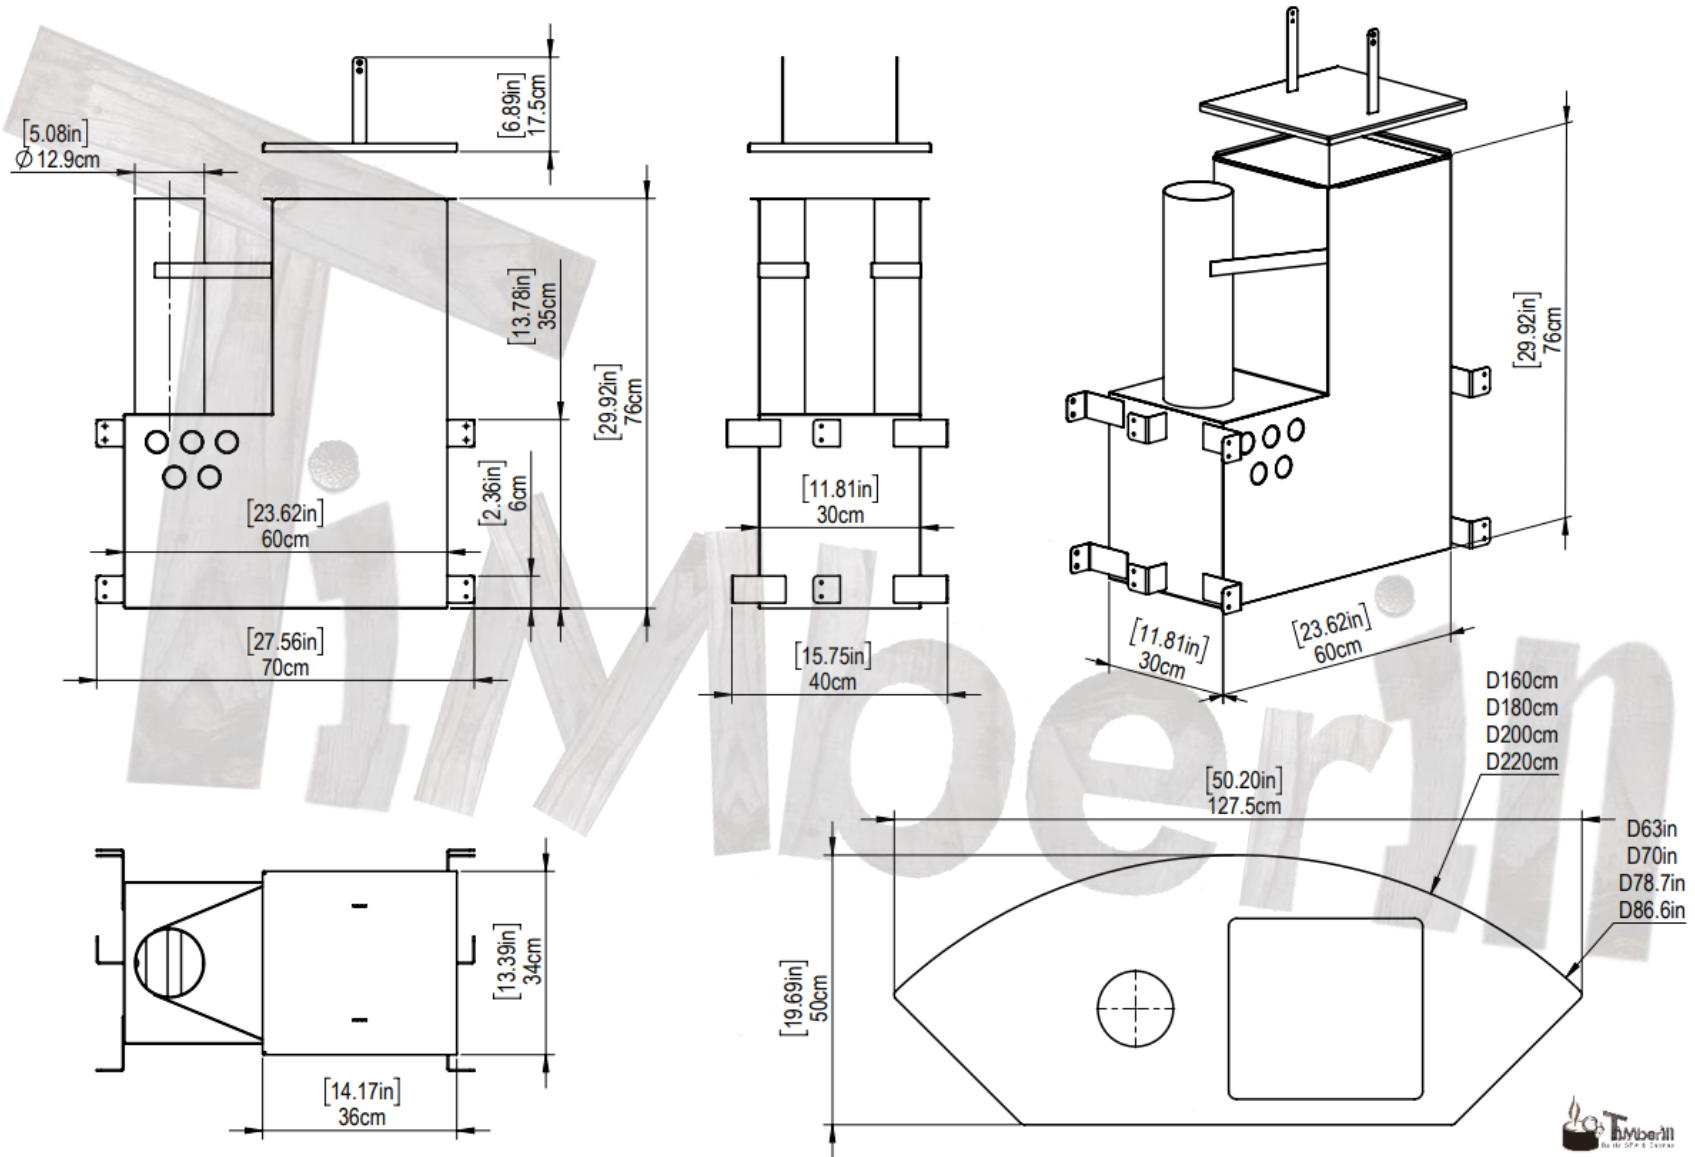

 [3D view of this model](#)

GENERAL MEASUREMENTS

- ✦ Bottom insulation adds additional 70 mm to the total tub height
- ✦ Walls insulation adds additional 160 mm to the total tub bottom diameter

TYPE OF BENCHES

Wooden benches (**sunny type**)

STAIRS

Basic 3 stage stairs (Ladder)

WOODEN LID AND ROUND EDGE (SILL)

MODEL	WOODEN PARTS
Wooden lid measurements	2120 mm
Wooden lid weight	30-40 kg each part
Wooden sill width	160 mm

INTERNAL WOOD BURNER

BFTV M 18kW

WATER RELEASE

MODEL	WATER DRAIN
Water drain length	400-920 mm
Water drain inside diameter	45 mm
Water drain outside diameter	50 mm
Material	PVC

MODEL	EXTERNAL WATER TAP
Release tap diameter	1 inch
Material	430 type of stainless steel

DELIVERY INFO

MODEL	POLYPROPYLENE HOT TUB DELIVERY
On side packed hot tub measurements:	<u>1800 mm hot tub:</u> 2.10x1.25x2.24 Weight 200 - 300 kg
Additional side package (stairs / heaters / boxes)	Height: 1300 mm Width: 1300 mm Length: 1300 mm Weight ~50 kg