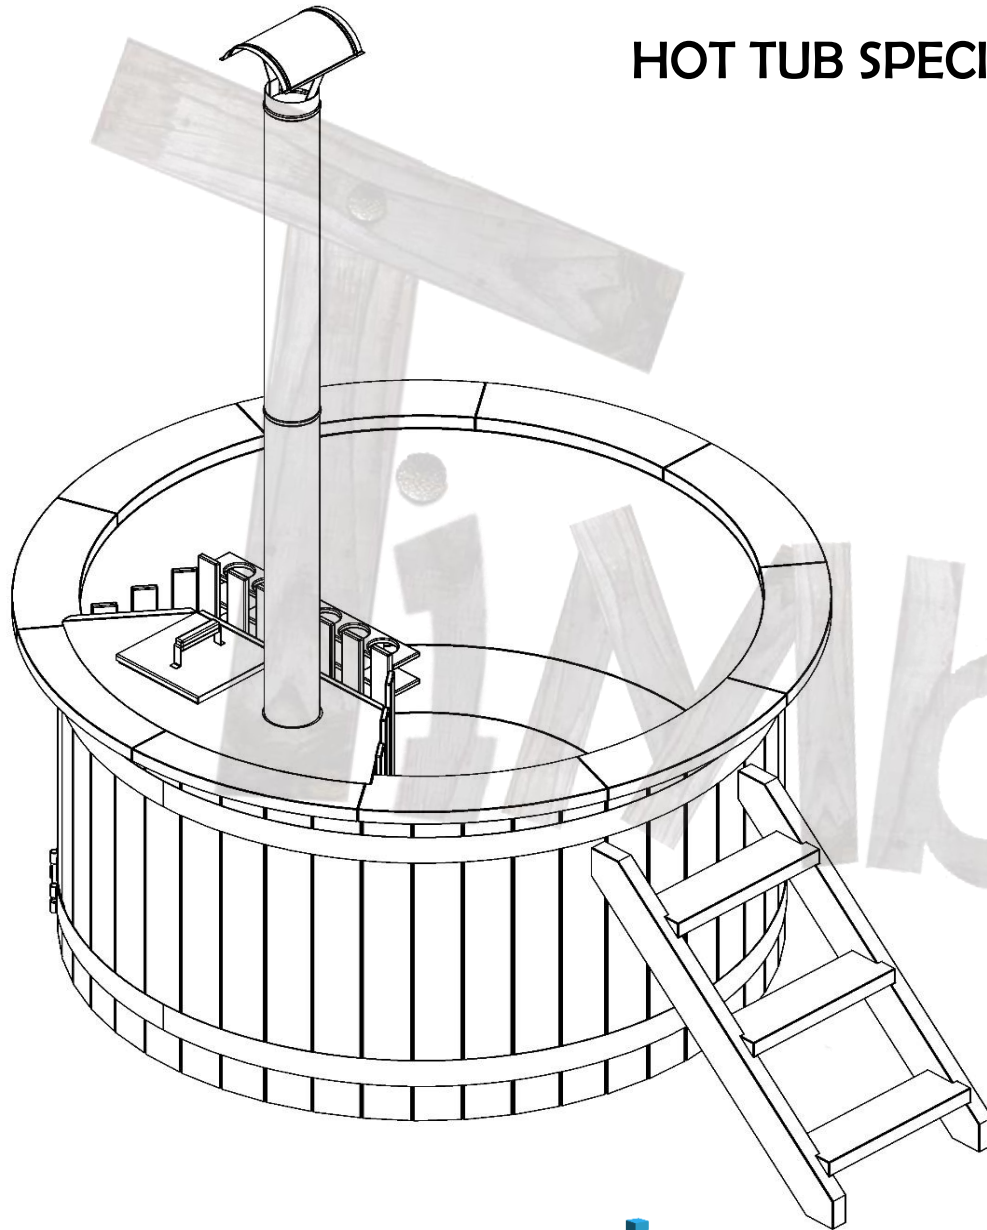

OUTDOOR GARDEN JACUZZI HOT TUB SPECIAL OFFER

MODEL	POLYPROPYLENE HOT TUB
Diameter	▪ 1800 mm
Stove	▪ Internal wood burner
Wood type options	▪ Siberian spruce
SPA system options	▪ LED lights ▪ Hydro massage ▪ Air massage ▪ Filtration ▪ Filtration and UV filter

[3D view of this model](#)