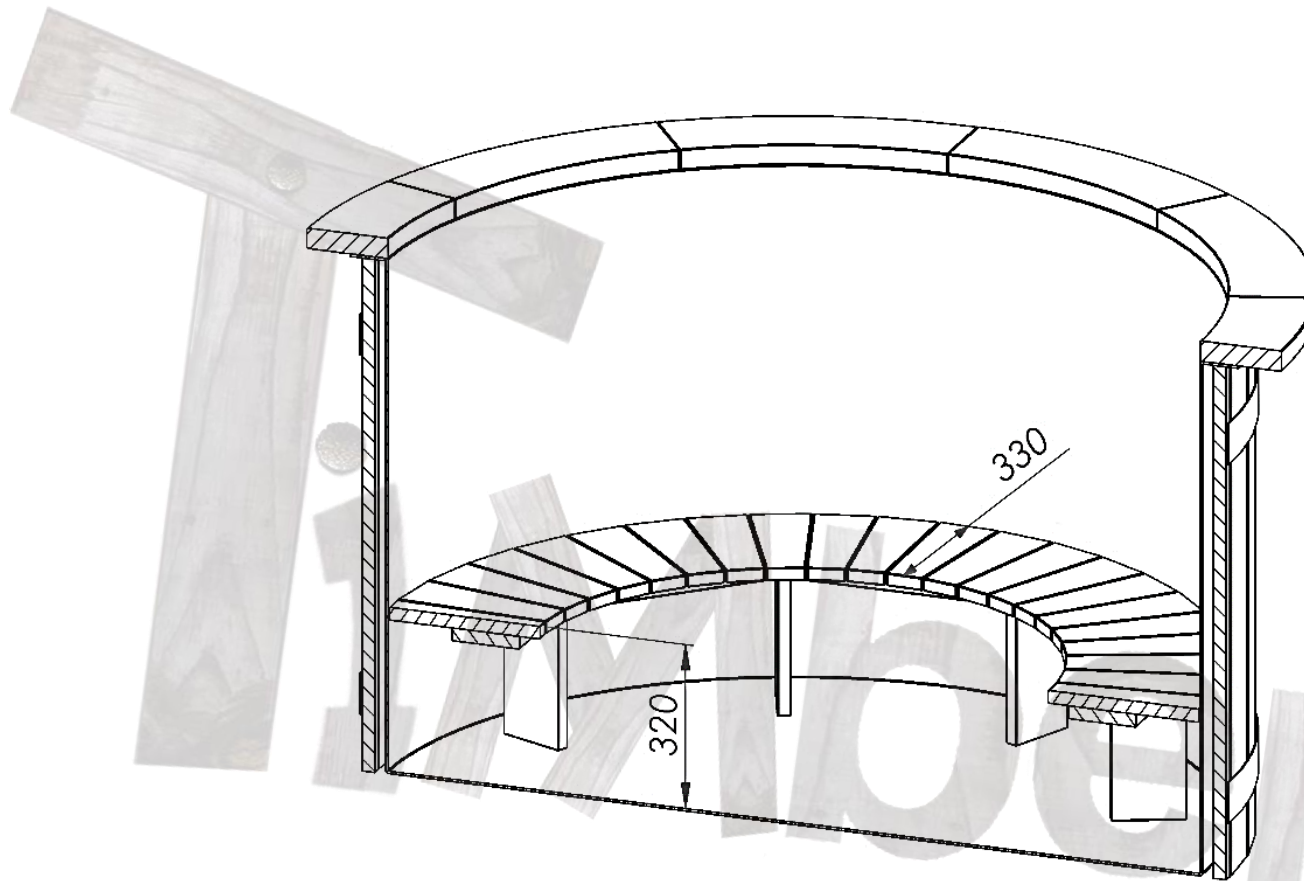

OUTDOOR GARDEN JACUZZI HOT TUB SPECIAL OFFER

MODEL	POLYPROPYLENE HOT TUB
Diameter	▪ 1800 mm
Stove	▪ Internal wood burner
Wood type options	▪ Siberian spruce
SPA system options	▪ LED lights ▪ Hydro massage ▪ Air massage ▪ Filtration ▪ Filtration and UV filter

 [3D view of this model](#)

GENERAL MEASUREMENTS

- ✦ Bottom insulation adds additional 70 mm to the total tub height
- ✦ Walls insulation adds additional 160 mm to the total tub bottom diameter

TYPE OF BENCHES

Wooden benches (**sunny type**)

STAIRS

Basic 3 stage stairs (Ladder)

WOODEN LID AND ROUND EDGE (SILL)

MODEL	WOODEN PARTS
Wooden lid measurements	2120 mm
Wooden lid weight	30-40 kg each part
Wooden sill width	160 mm

DELIVERY INFO

MODEL	POLYPROPYLENE HOT TUB DELIVERY
On side packed hot tub measurements:	<u>1800 mm hot tub:</u> 2.10x1.25x2.24 Weight 200 - 300 kg
Additional side package (stairs / heaters / boxes)	Height: 1300 mm Width: 1300 mm Length: 1300 mm Weight ~50 kg