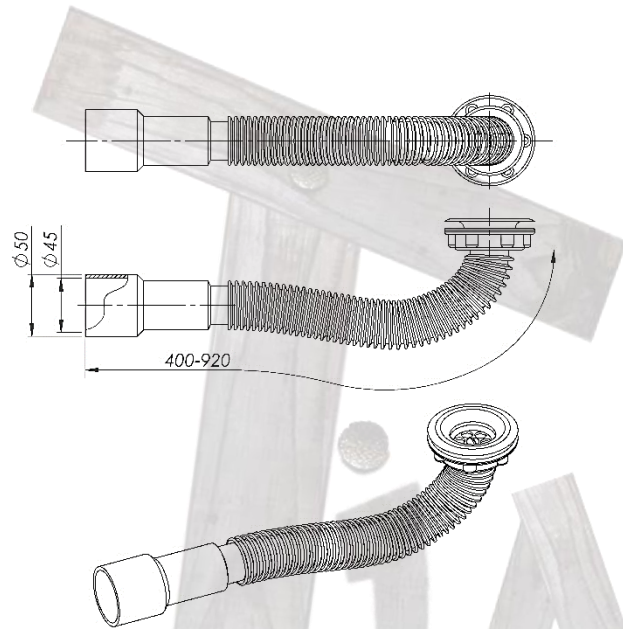

 [3D view of this model](#)

GENERAL MEASUREMENTS

- ✦ Bottom insulation adds additional 70 mm to the total tub height
- ✦ Walls insulation adds additional 160 mm to the total tub bottom diameter

TYPE OF BENCHES

Wooden benches (**sunny type**)

STAIRS

Basic 3 stage stairs (Ladder)

WOODEN LID AND ROUND EDGE (SILL)

MODEL	WOODEN PARTS
Wooden lid measurements	2120 mm
Wooden lid weight	30-40 kg each part
Wooden sill width	160 mm

INTERNAL WOOD BURNER

BFTV M 18kW

WATER RELEASE

MODEL	WATER DRAIN
Water drain length	400-920 mm
Water drain inside diameter	45 mm
Water drain outside diameter	50 mm
Material	PVC

MODEL	EXTERNAL WATER TAP
Release tap diameter	1 inch
Material	430 type of stainless steel

WOODEN BOXES FOR SPA SYSTEMS STORAGE

MODEL	WOODEN BOX
Air massage system with wooden box	A: 950 mm B: 300 mm C: 700 mm
Hydro massage with wooden box	A: 500 mm B: 300 mm C: 600 mm
Filtration with wooden box	A: Height of the hot tub B: 700 mm C: 700 mm
Filtration + UV filter with wooden box	A: Height of the hot tub B: 700 mm C: 700 mm