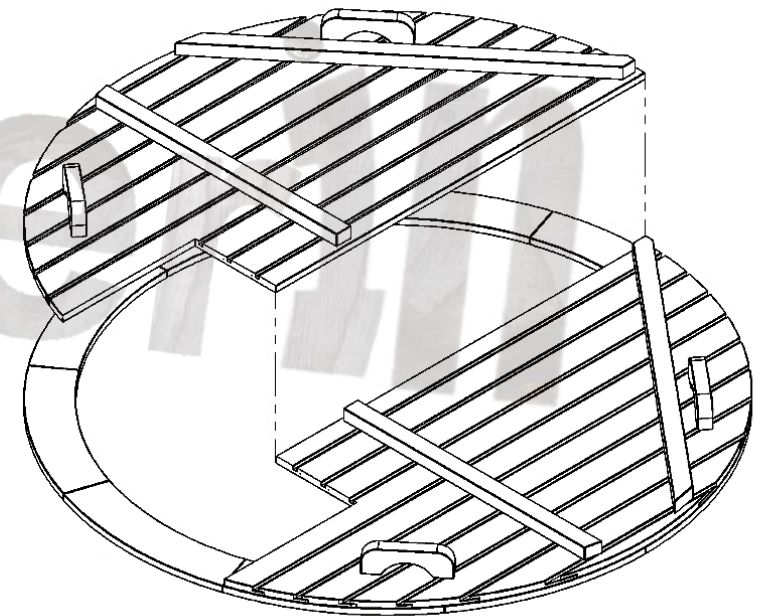

 [3D view of this model](#)

GENERAL MEASUREMENTS

- ✦ Bottom insulation adds additional 70 mm to the total tub height
- ✦ Walls insulation adds additional 160 mm to the total tub bottom diameter

TYPE OF BENCHES

Wooden benches (**sunny type**)

STAIRS

Basic 3 stage stairs (Ladder)

WOODEN LID AND ROUND EDGE (SILL)

MODEL	WOODEN PARTS
Wooden lid measurements	2120 mm
Wooden lid weight	30-40 kg each part
Wooden sill width	160 mm

WOODEN BOXES FOR SPA SYSTEMS STORAGE

MODEL	WOODEN BOX
Air massage system with wooden box	A: 950 mm B: 300 mm C: 700 mm
Hydro massage with wooden box	A: 500 mm B: 300 mm C: 600 mm
Filtration with wooden box	A: Height of the hot tub B: 700 mm C: 700 mm
Filtration + UV filter with wooden box	A: Height of the hot tub B: 700 mm C: 700 mm