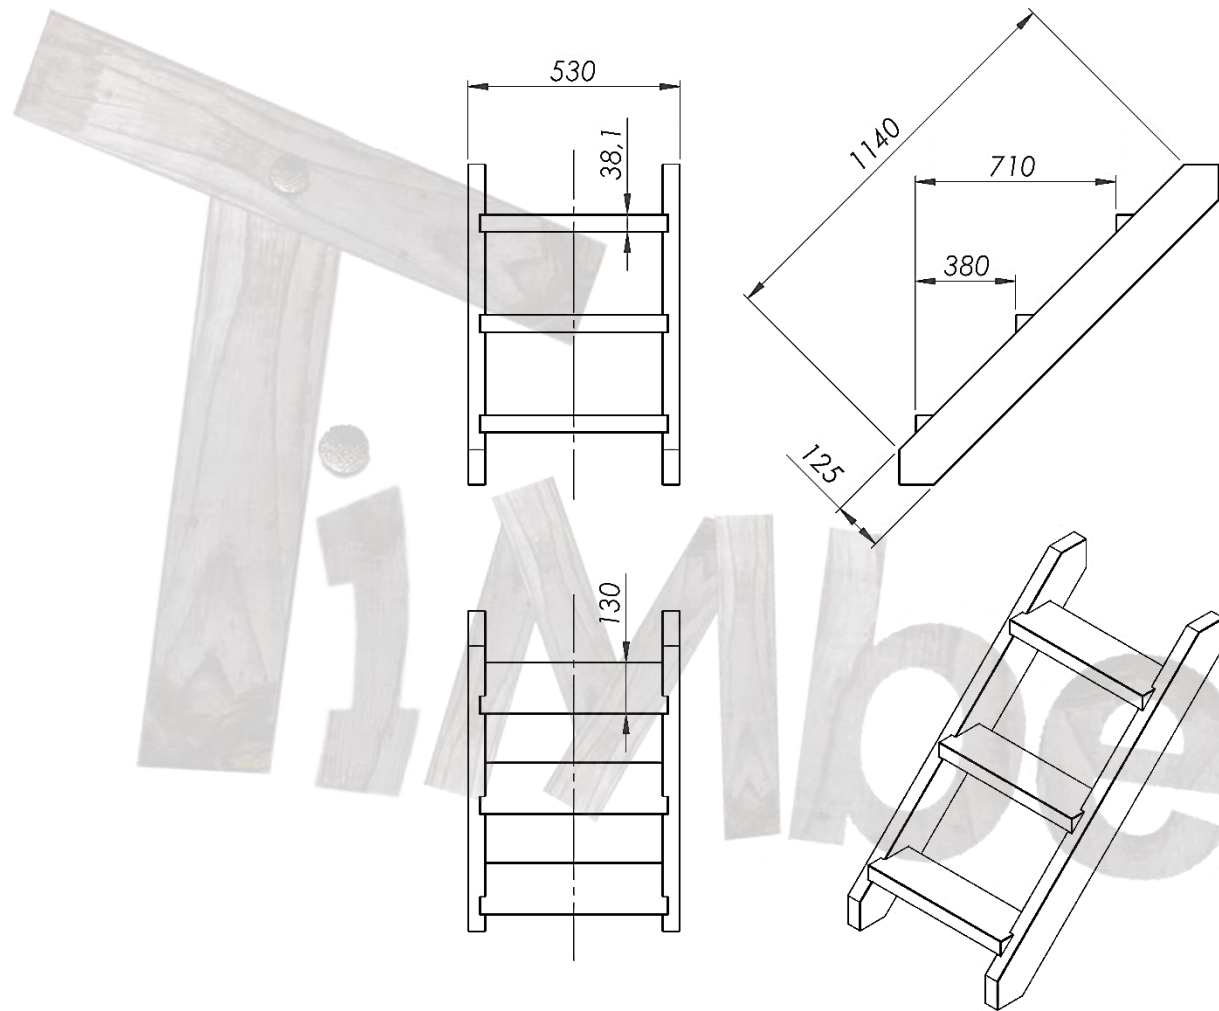

 [3D view of this model](#)

GENERAL MEASUREMENTS

- ✦ Bottom insulation adds additional 70 mm to the total tub height
- ✦ Walls insulation adds additional 160 mm to the total tub bottom diameter

TYPE OF BENCHES

Wooden benches (**sunny type**)

STAIRS

Basic 3 stage stairs (Ladder)

WOODEN LID AND ROUND EDGE (SILL)

MODEL	WOODEN PARTS
Wooden lid measurements	2120 mm
Wooden lid weight	30-40 kg each part
Wooden sill width	160 mm

DELIVERY INFO

MODEL	POLYPROPYLENE HOT TUB DELIVERY
On side packed hot tub measurements:	<u>1800 mm hot tub:</u> 2.10x1.25x2.24 Weight 200 - 300 kg
Additional side package (stairs / heaters / boxes)	Height: 1300 mm Width: 1300 mm Length: 1300 mm Weight ~50 kg