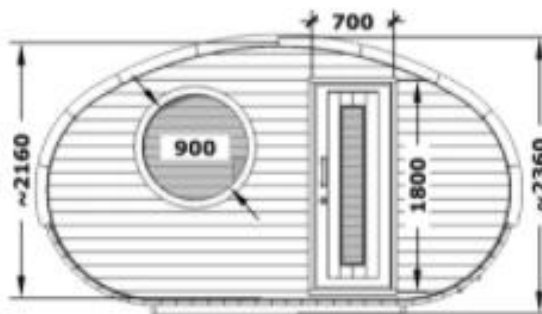

**Hobbit
saunas**

Table of Contents

PICTOGRAMS 3

#HOBBIT SAUNA WITHOUT CANOPY 4M 4

..... 5

HOBBIT SAUNA WITH A SMALL CANOPY 4M 6

Pictograms

	Barrel diameter and length		People
	Oval width and height		Wood burning heater
	Oval length		Electrical heater
	Hot tub diameter		Door dimensions
	Material thickness		Two-sided door dimensions
	Material thickness front and back		Window dimensions
	Material thickness sides		Panoramic window dimensions
	Material thickness front and back		Round window
	Material thickness sides		Material - spruce
	Weight		Material - larch
	Package size		Material - thermowood

#HOBBIT SAUNA WITHOUT CANOPY 4M

HOBBIT SAUNA

- | | | | |
|--|------------------------|--|-------------|
| | 400 x 195 cm, two room | | 4-6 people |
| | 42 mm | | 179 x 69 cm |
| | 28 mm | | Ø 90 cm |
| | Wood heater | | Spruce |
| | Electrical heater | | Thermowood |
| | 405 x 120 x 120 cm | | 950 kg |

Oval Sauna "Hobbit" 4 x 1,95

HOBBIT SAUNA

HOBBIT SAUNA WITH A SMALL CANOPY 4M

400 x 240 cm, two room

4-6 people

42 mm

179 x 69 cm

28 mm

Ø 90 cm

Wood heater

Spruce

Electrical heater

Thermowood

405 x 120 x 120 cm

950 kg

Sauna "Hobbit" 4x2,4