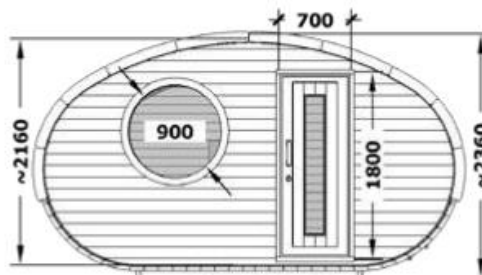

**Hobbit
saunas**

Table of Contents

PICTOGRAMS 3

#HOBBIT SAUNA WITHOUT CANOPY 4M 4

..... 5

HOBBIT SAUNA WITH A SMALL CANOPY 4M 6

Pictograms

	Barrel diameter and length		People
	Oval width and height		Wood burning heater
	Oval length		Electrical heater
	Hot tub diameter		Door dimensions
	Material thickness		Two-sided door dimensions
	Material thickness front and back		Window dimensions
	Material thickness sides		Panoramic window dimensions
	Material thickness front and back		Round window
	Material thickness sides		Material - spruce
	Weight		Material - larch
	Package size		Material - thermowood

#HOBBIT SAUNA WITHOUT CANOPY 4M

HOBBIT SAUNA

- | | | | |
|--|------------------------|--|-------------|
| | 400 x 195 cm, two room | | 4-6 people |
| | 42 mm | | 179 x 69 cm |
| | 28 mm | | Ø 90 cm |
| | Wood heater | | Spruce |
| | Electrical heater | | Thermowood |
| | 405 x 120 x 120 cm | | 950 kg |

Oval Sauna "Hobbit" 4 x 1,95

HOBBIT SAUNA

HOBBIT SAUNA WITH A SMALL CANOPY 4M

400 x 240 cm, two room

4-6 people

42 mm

179 x 69 cm

28 mm

Ø 90 cm

Wood heater

Spruce

Electrical heater

Thermowood

405 x 120 x 120 cm

950 kg

Sauna "Hobbit" 4x2,4