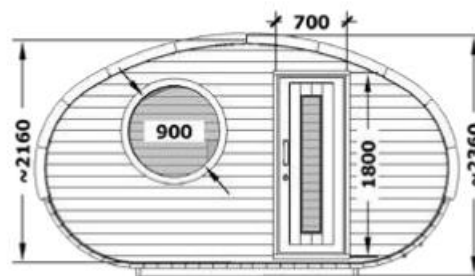

**Hobbit
saunas**

Table of Contents

PICTOGRAMS 3

#HOBBIT SAUNA WITHOUT CANOPY 4M 4

..... 5

HOBBIT SAUNA WITH A SMALL CANOPY 4M 6

Pictograms

	Barrel diameter and length		People
	Oval width and height		Wood burning heater
	Oval length		Electrical heater
	Hot tub diameter		Door dimensions
	Material thickness		Two-sided door dimensions
	Material thickness front and back		Window dimensions
	Material thickness sides		Panoramic window dimensions
	Material thickness front and back		Round window
	Material thickness sides		Material - spruce
	Weight		Material - larch
	Package size		Material - thermowood

#HOBBIT SAUNA WITHOUT CANOPY 4M

HOBBIT SAUNA

- | | | | |
|--|------------------------|--|-------------|
| | 400 x 195 cm, two room | | 4-6 people |
| | 42 mm | | 179 x 69 cm |
| | 28 mm | | Ø 90 cm |
| | Wood heater | | Spruce |
| | Electrical heater | | Thermowood |
| | 405 x 120 x 120 cm | | 950 kg |

Oval Sauna "Hobbit" 4 x 1,95

HOBBIT SAUNA

HOBBIT SAUNA WITH A SMALL CANOPY 4M

400 x 240 cm, two room

4-6 people

42 mm

179 x 69 cm

28 mm

Ø 90 cm

Wood heater

Spruce

Electrical heater

Thermowood

405 x 120 x 120 cm

950 kg

Sauna "Hobbit" 4x2,4