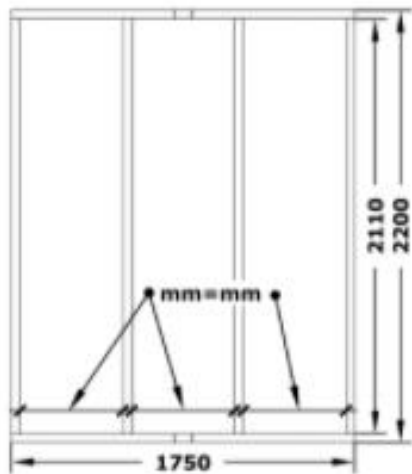

**Hobbit
saunas**

Table of Contents

PICTOGRAMS 3

#HOBBIT SAUNA WITHOUT CANOPY 4M 4

..... 5

HOBBIT SAUNA WITH A SMALL CANOPY 4M 6

Pictograms

	Barrel diameter and length		People
	Oval width and height		Wood burning heater
	Oval length		Electrical heater
	Hot tub diameter		Door dimensions
	Material thickness		Two-sided door dimensions
	Material thickness front and back		Window dimensions
	Material thickness sides		Panoramic window dimensions
	Material thickness front and back		Round window
	Material thickness sides		Material - spruce
	Weight		Material - larch
	Package size		Material - thermowood

#HOBBIT SAUNA WITHOUT CANOPY 4M

HOBBIT SAUNA

- | | | | |
|--|------------------------|--|-------------|
| | 400 x 195 cm, two room | | 4-6 people |
| | 42 mm | | 179 x 69 cm |
| | 28 mm | | Ø 90 cm |
| | Wood heater | | Spruce |
| | Electrical heater | | Thermowood |
| | 405 x 120 x 120 cm | | 950 kg |

Oval Sauna "Hobbit" 4 x 1,95

HOBBIT SAUNA

HOBBIT SAUNA WITH A SMALL CANOPY 4M

400 x 240 cm, two room

4-6 people

42 mm

179 x 69 cm

28 mm

Ø 90 cm

Wood heater

Spruce

Electrical heater

Thermowood

405 x 120 x 120 cm

950 kg

Sauna "Hobbit" 4x2,4