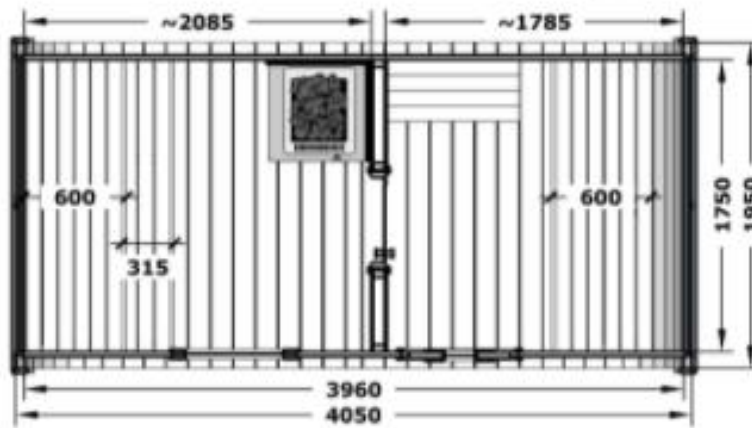

**Hobbit
saunas**

Table of Contents

PICTOGRAMS 3

#HOBBIT SAUNA WITHOUT CANOPY 4M 4

..... 5

HOBBIT SAUNA WITH A SMALL CANOPY 4M 6

Pictograms

	Barrel diameter and length		People
	Oval width and height		Wood burning heater
	Oval length		Electrical heater
	Hot tub diameter		Door dimensions
	Material thickness		Two-sided door dimensions
	Material thickness front and back		Window dimensions
	Material thickness sides		Panoramic window dimensions
	Material thickness front and back		Round window
	Material thickness sides		Material - spruce
	Weight		Material - larch
	Package size		Material - thermowood

#HOBBIT SAUNA WITHOUT CANOPY 4M

HOBBIT SAUNA

- | | | | |
|--|------------------------|--|-------------|
| | 400 x 195 cm, two room | | 4-6 people |
| | 42 mm | | 179 x 69 cm |
| | 28 mm | | Ø 90 cm |
| | Wood heater | | Spruce |
| | Electrical heater | | Thermowood |
| | 405 x 120 x 120 cm | | 950 kg |

Oval Sauna "Hobbit" 4 x 1,95

HOBBIT SAUNA

HOBBIT SAUNA WITH A SMALL CANOPY 4M

400 x 240 cm, two room

4-6 people

42 mm

179 x 69 cm

28 mm

Ø 90 cm

Wood heater

Spruce

Electrical heater

Thermowood

405 x 120 x 120 cm

950 kg

Sauna "Hobbit" 4x2,4